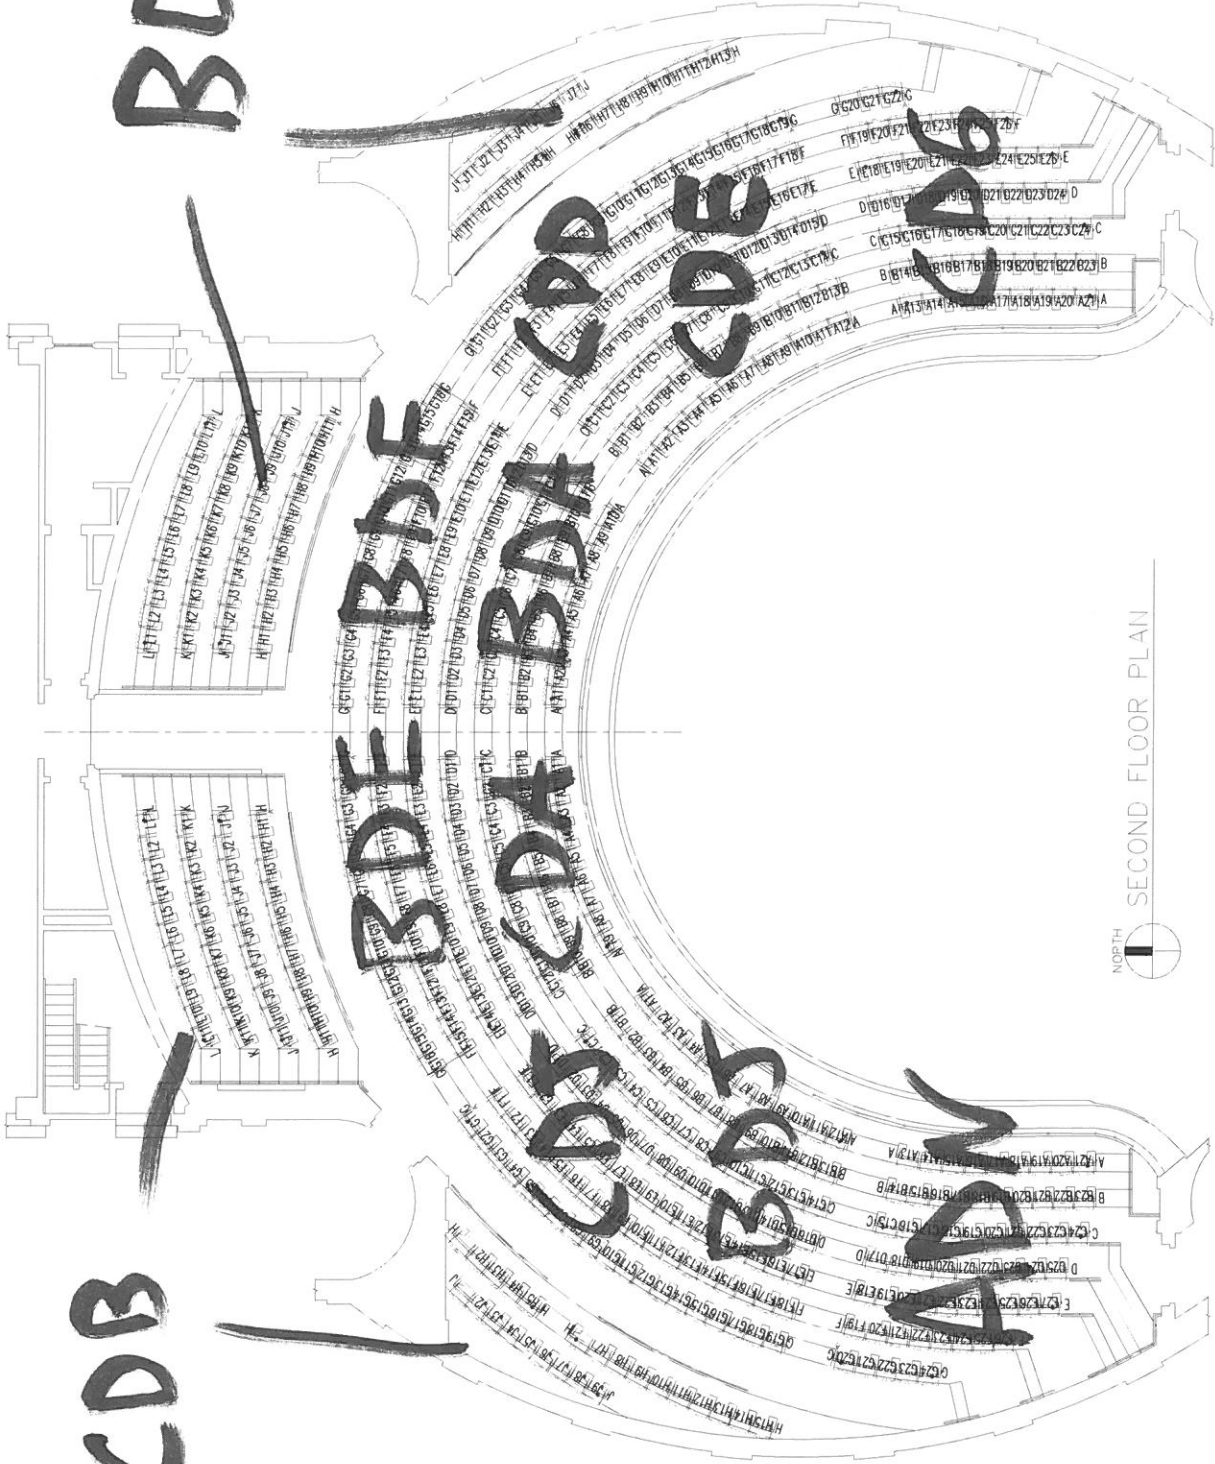

TOTAL CHAIRS: 710

BDB

CDB

NORTH
SECOND FLOOR PLAN

Stage